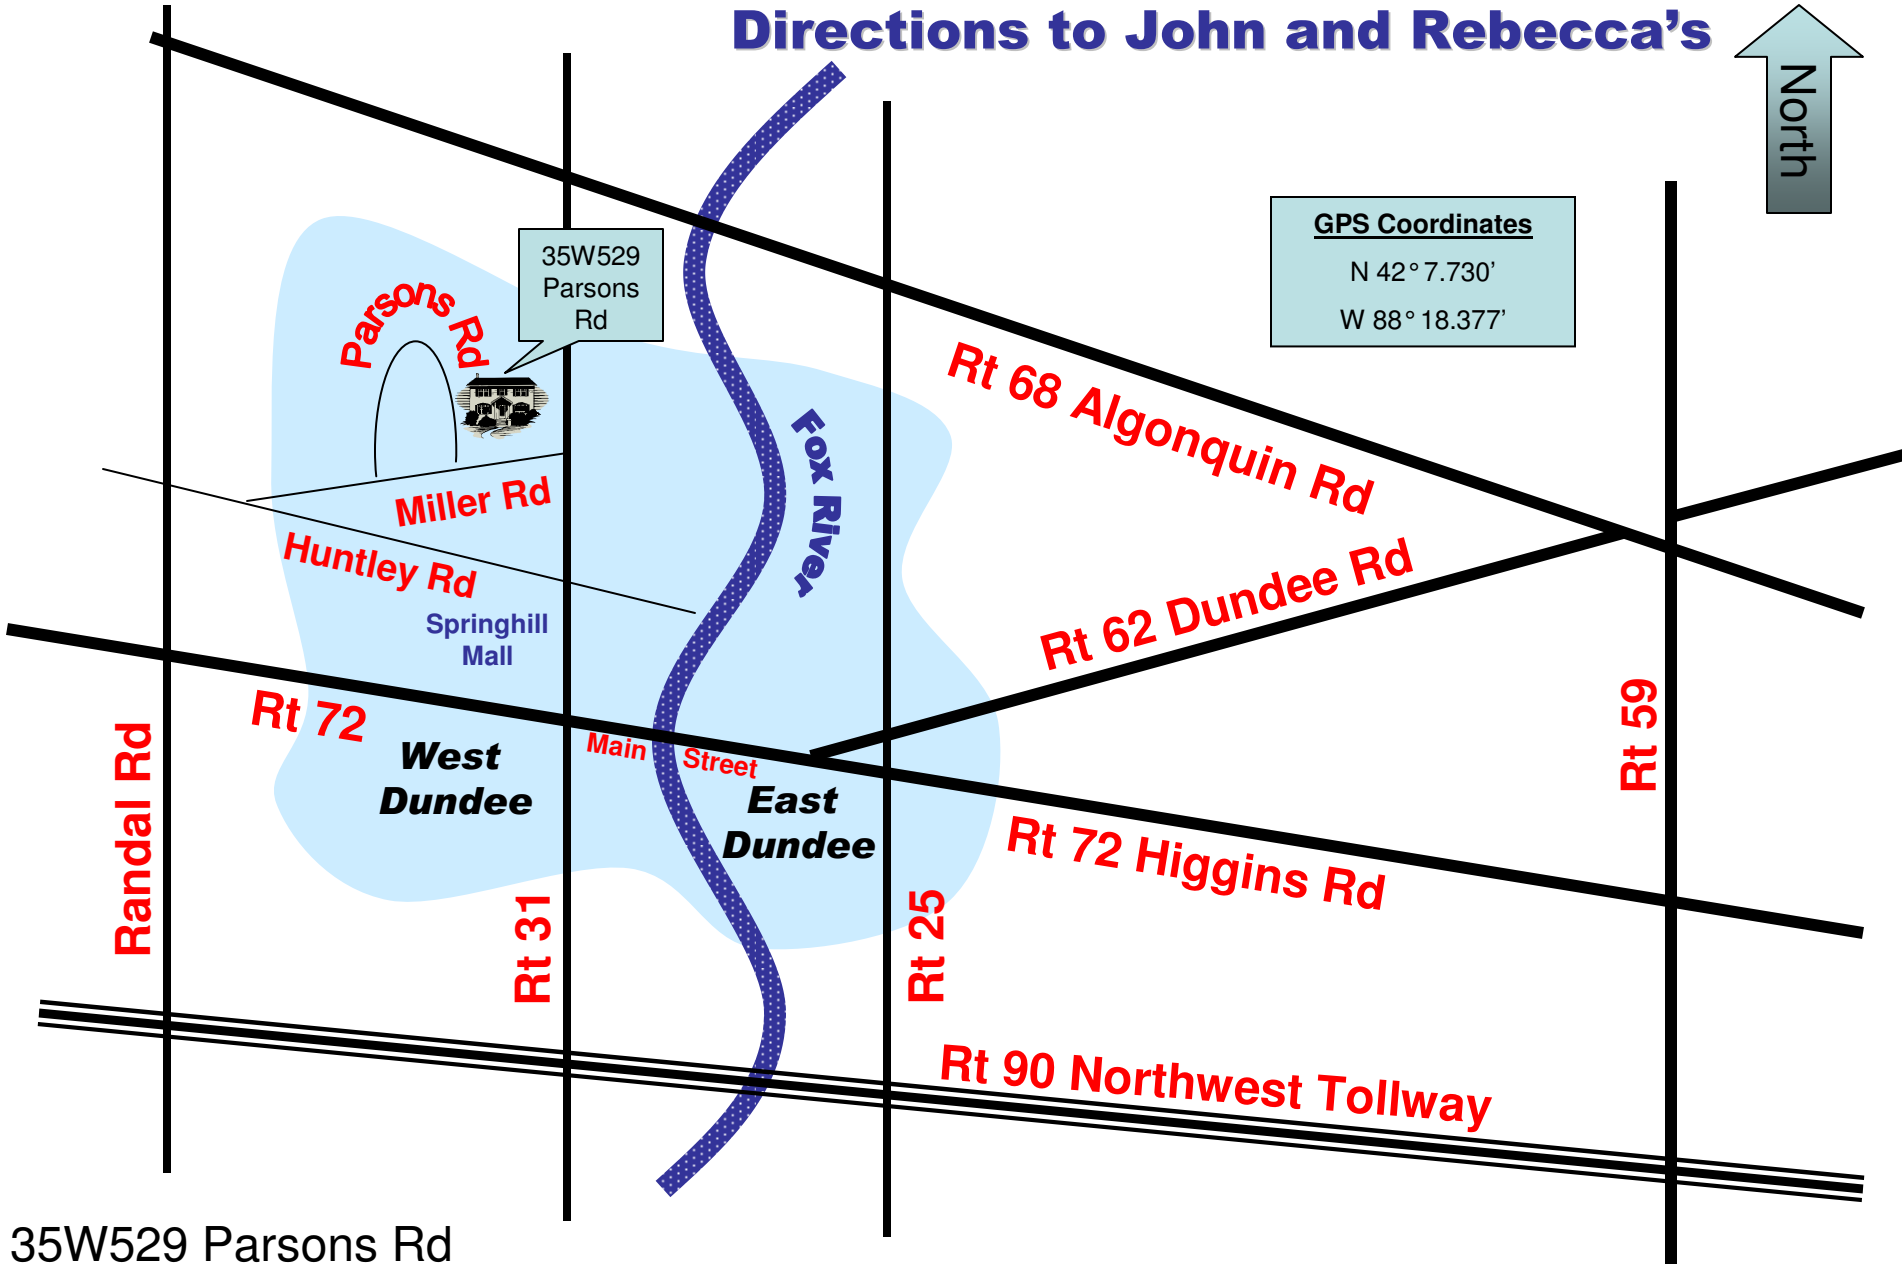

Directions to John and Rebecca's

GPS Coordinates
N 42° 7.730'
W 88° 18.377'

35W529 Parsons Rd
West Dundee, IL 60118
847-844-8776

Map Not To Scale

Directions